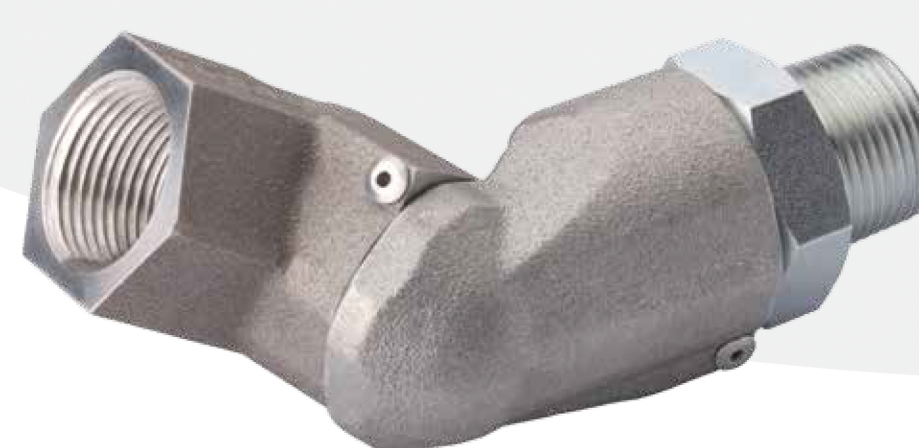

TLS-450 PLUS

TLS4

TLS4B

Mag-FLEX

Mag Plus
Insite360 FuelQuest

 Fuel Management
Solutions from
Rack to Nozzle

Mag Sump Sensor

 Position Sensitive
Interstitial Sensor

 Fiberglass Tank
Solid-State Sensor

 Fiberglass Tank
Interstitial Sensor

 Steel Tank
Interstitial Sensor

Interstitial Sensors

 The Red Jacket Maxxum
Submersible Turbine Pump

 The Red Jacket
Submersible Turbine Pump

Cam Twist Breakaway

Elite Nozzle

Twister Swivel