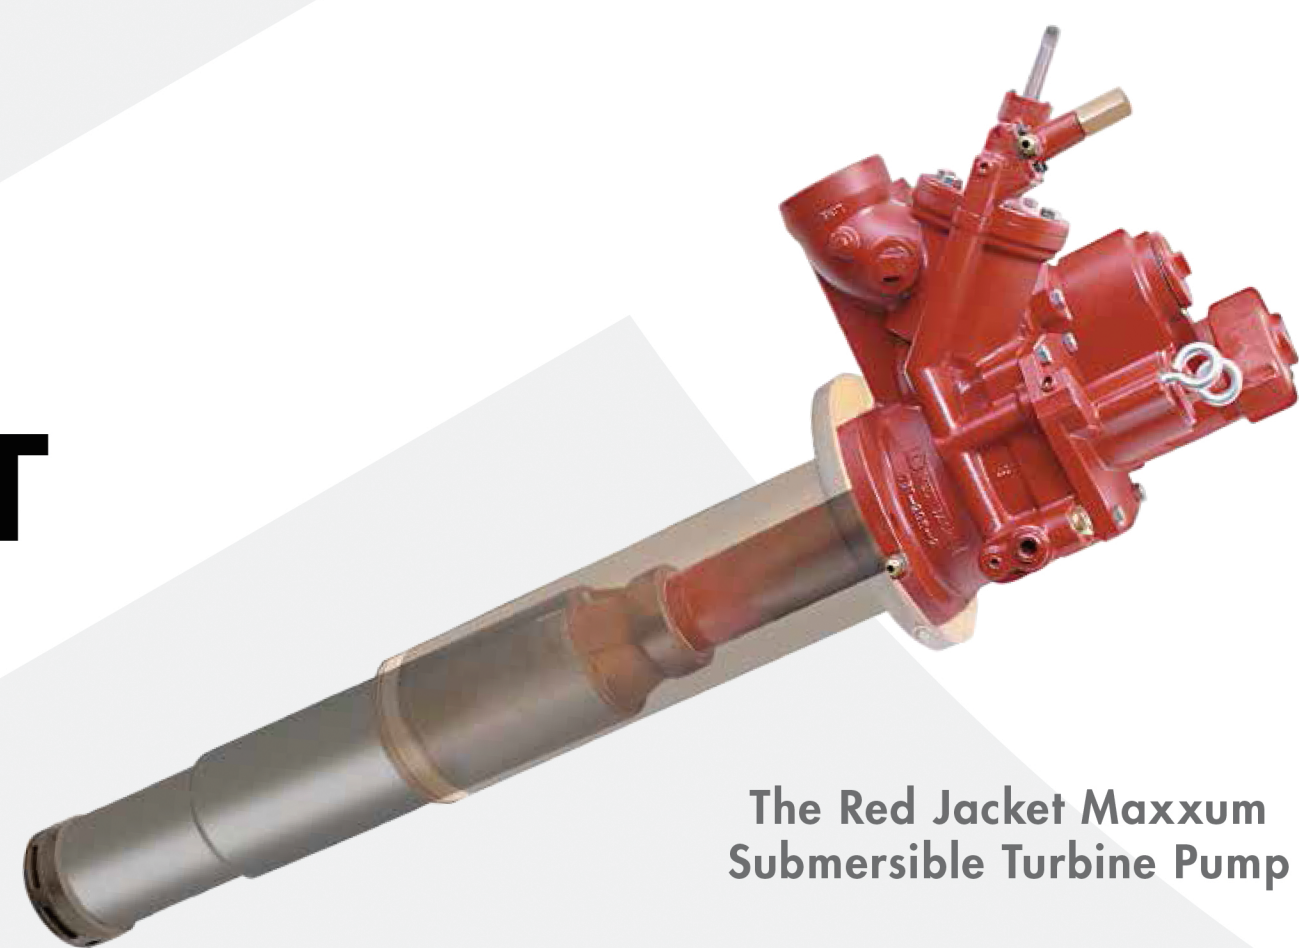

TLS-450 PLUS

TLS4

TLS4B

Mag-FLEX

Mag Plus
Insite360 FuelQuest

 Fuel Management
Solutions from
Rack to Nozzle

Mag Sump Sensor

 Position Sensitive
Interstitial Sensor

 Fiberglass Tank
Solid-State Sensor

 Fiberglass Tank
Interstitial Sensor

 Steel Tank
Interstitial Sensor

Interstitial Sensors

 The Red Jacket Maxxum
Submersible Turbine Pump

 The Red Jacket
Submersible Turbine Pump

Cam Twist Breakaway

Elite Nozzle

Twister Swivel