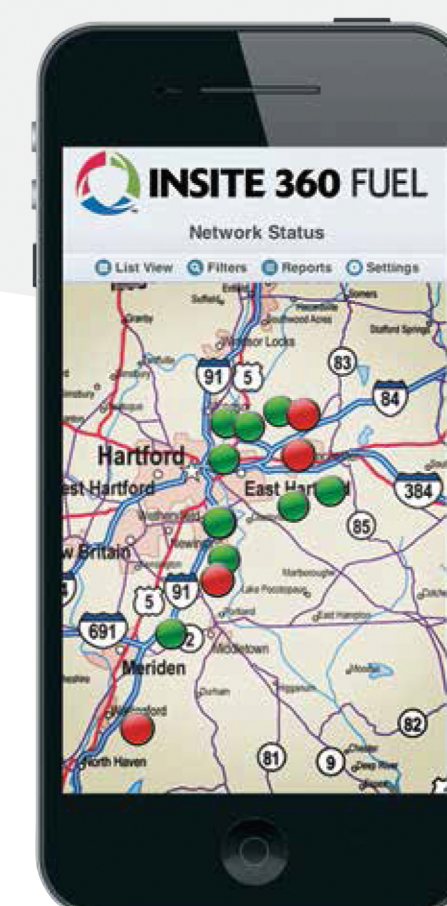

TLS-450 PLUS

TLS4

TLS4B

Mag-FLEX

Mag Plus
Insite360 FuelQuest

 Fuel Management
Solutions from
Rack to Nozzle

Mag Sump Sensor

 Position Sensitive
Interstitial Sensor

 Fiberglass Tank
Solid-State Sensor

 Fiberglass Tank
Interstitial Sensor

 Steel Tank
Interstitial Sensor

Interstitial Sensors

 The Red Jacket Maxxum
Submersible Turbine Pump

 The Red Jacket
Submersible Turbine Pump