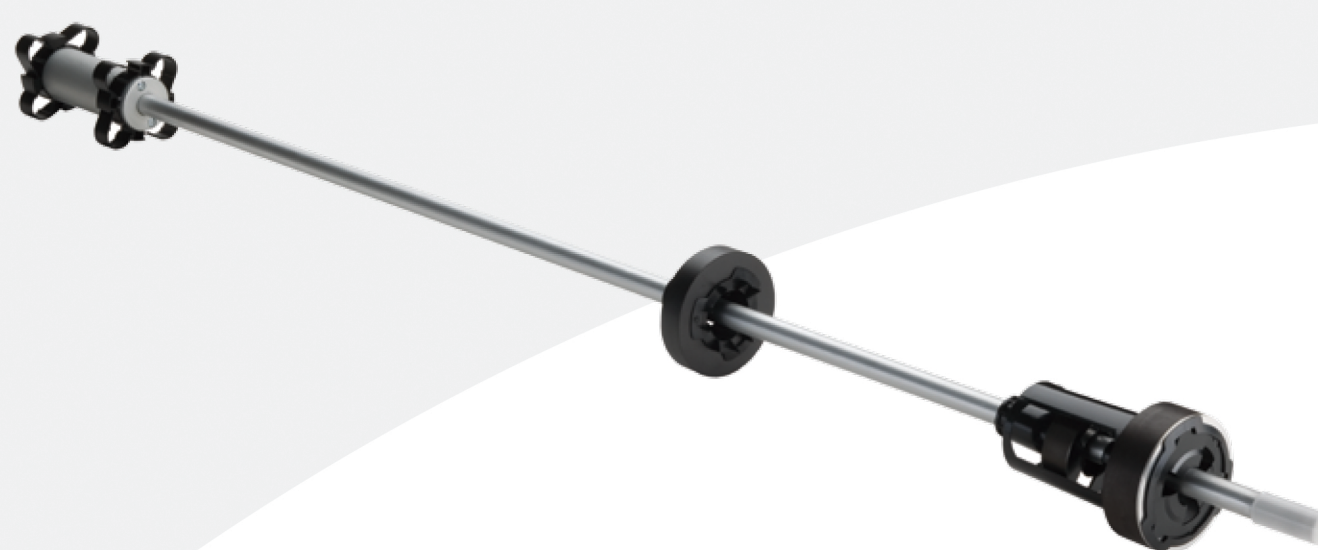

TLS-450 PLUS

TLS4

TLS4B

Mag-FLEX

Mag Plus
Insite360 FuelQuest

 Fuel Management
Solutions from
Rack to Nozzle

Mag Sump Sensor

 Position Sensitive
Interstitial Sensor

 Fiberglass Tank
Solid-State Sensor

 Fiberglass Tank
Interstitial Sensor

 Steel Tank
Interstitial Sensor

Interstitial Sensors

 The Red Jacket Maxxum
Submersible Turbine Pump

 The Red Jacket
Submersible Turbine Pump

Cam Twist Breakaway

Elite Nozzle

Twister Swivel